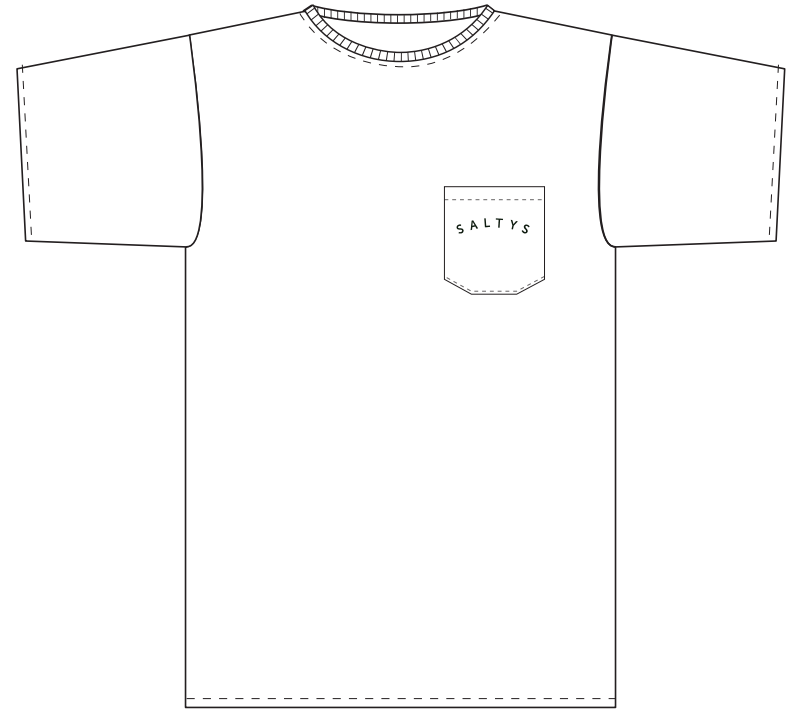

INFO; PRINTED FABRIC, PIGMENT GARMENT DYED, ENZIME WASHED
100% COTTON

Size: 28, 30, 32, 33, 34, 36, 38

NAME: KILGORE IKE BOARDWALK | ARMY

STYLE: IKE BOARWALK

INFO: ART BY THE LAND BOYS

100% COTTON

Size: 28, 30, 32, 33, 34, 36, 38

INFO:
100% Cotton
Size: 28, 30, 32, 33, 34, 36, 38

NAME: DON'T WORRY

STYLE: CREW NECK TEE

INFO:

100% 40S COTTON JERSEY

Size: S, M, L, XL

NAME: BE HAPPY

STYLE: CREW TEE

NAME: SMILE

STYLE: FONZY TEE

INFO:

100% 50S PREMIUM COTTON JERSEY

Size: S, M, L, XL

NAME: ARCHY POCKET TEE | NAVY DESTRESSED
STYLE: FONZY POCKET TEE

INFO:
100% 40S COTTON JERSEY | PIGMENT GARMENT DYED, ENZIME WASH
Size: S, M, L, XL

NAME: ARCHY POCKET TEE | WHITE
STYLE: FONZY POCKET TEE

INFO:
100% 40S COTTON JERSEY
Size: S, M, L, XL