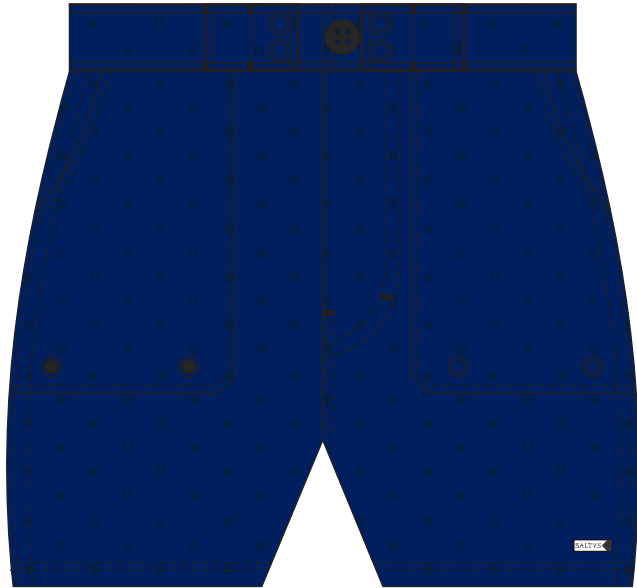

NAME: MICRODOT BOARDWALK BLACK

STYLE: EDEN BOARDWALK

INFO: PRINTED FABRIC, PIGMENT GARMENT DYED, ENZIME WASHED
100% COTTON

Size: 28, 30, 32, 33, 34, 36, 38

NAME: MICRODOT BOARDWALK NAVY

STYLE: EDEN BOARDWALK

INFO; PRINTED FABRIC, PIGMENT GARMENT DYED, ENZIME WASHED
100% COTTON

Size: 28, 30, 32, 33, 34, 36, 38

NAME: KILGORE IKE BOARDWALK | ARMY

STYLE: IKE BOARWALK

INFO: ART BY THE LAND BOYS

100% COTTON

Size: 28, 30, 32, 33, 34, 36, 38

NAME: POLKA IKE BOARDWALK | NAVY

STYLE: IKE BOARDWALK

INFO:

100% MICROFIBRE

Size: 28, 30, 32, 33, 34, 36, 38

NAME: POLKA IKE BOARDWALK | BLACK

STYLE: IKE BOARDWALK

INFO:

100% MICROFIBRE

Size: 28, 30, 32, 33, 34, 36, 38

NAME: BIG DOT BOARDSHORT | BLACK & BLUE

STYLE: STANDARD BOARDSHORT MID

INFO:

100% MICROFIBRE

Size: 28, 30, 32, 33, 34, 36, 38

NAME: BIG DOT BOARDWALK | SKY BLUE AND ORANGE