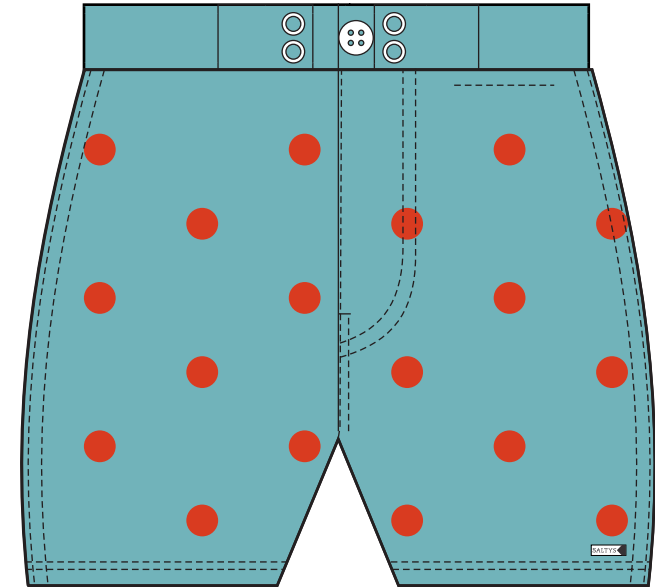

INFO; PRINTED FABRIC, PIGMENT GARMENT DYED, ENZIME WASHED
100% COTTON

Size: 28, 30, 32, 33, 34, 36, 38

NAME: KILGORE IKE BOARDWALK | ARMY

STYLE: IKE BOARWALK

INFO: ART BY THE LAND BOYS

100% COTTON

Size: 28, 30, 32, 33, 34, 36, 38

NAME: POLKA IKE BOARDWALK | NAVY

STYLE: IKE BOARDWALK

INFO:

100% MICROFIBRE

Size: 28, 30, 32, 33, 34, 36, 38

NAME: POLKA IKE BOARDWALK | BLACK

STYLE: IKE BOARDWALK

INFO:

100% MICROFIBRE

Size: 28, 30, 32, 33, 34, 36, 38

NAME: BIG DOT BOARDSHORT | BLACK & BLUE

STYLE: STANDARD BOARDSHORT MID

INFO:

100% MICROFIBRE

Size: 28, 30, 32, 33, 34, 36, 38

NAME: BIG DOT BOARDWALK | SKY BLUE AND ORANGE

STYLE: STANDARD BOARDSHORT MID

INFO:

100% MICROFIBRE

Size: 28, 30, 32, 33, 4, 36, 38

NAME: BIG DOT BOARDSHORT | MAROON & ORANGE

STYLE: STANDARD BOARDSHORT MID

INFO:

100% MICROFIBRE