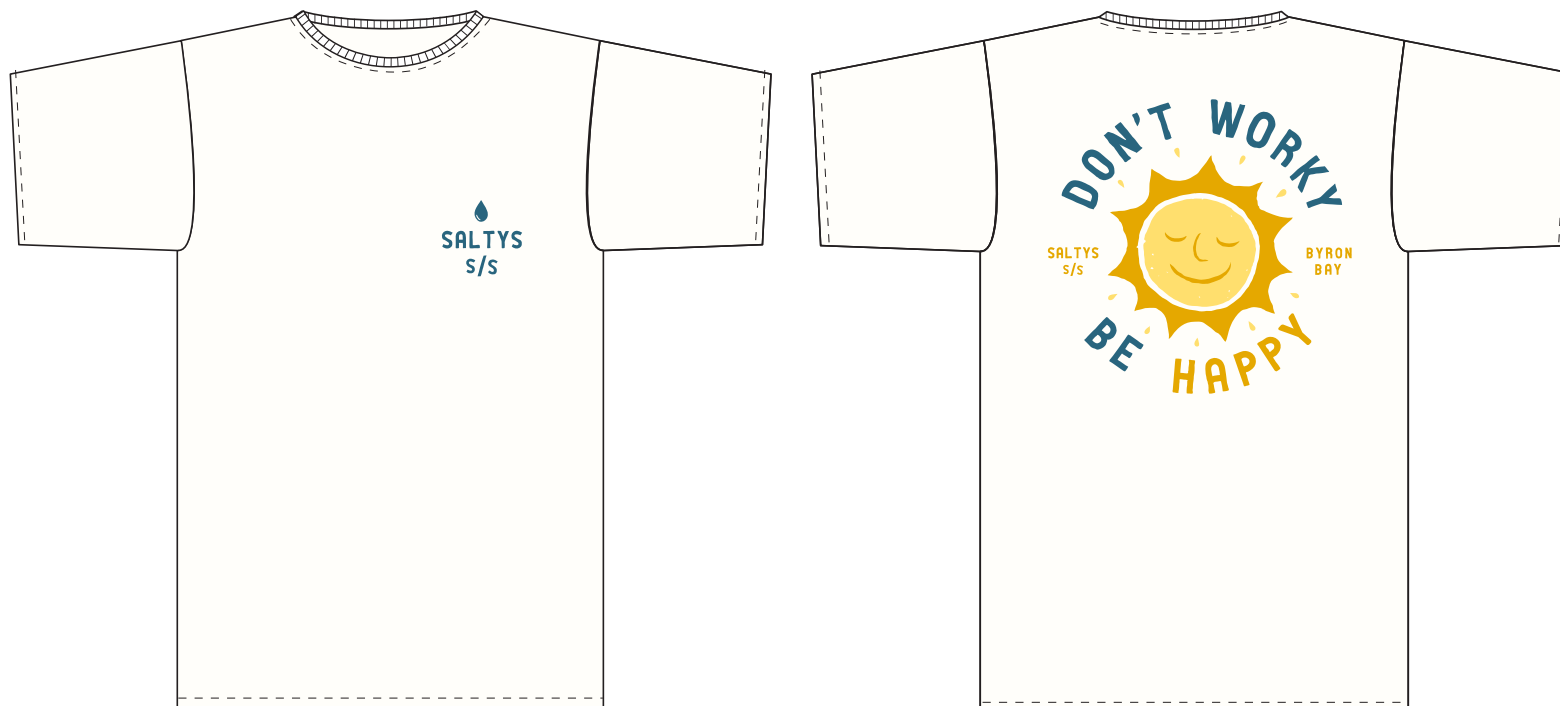

INFO:
100% Cotton
Size: 28, 30, 32, 33, 34, 36, 38

NAME: SIMPLE BOARDWALK | BOTTLE
STYLE: EDEN BOARDWALK

INFO:
100% Cotton
Size: 28, 30, 32, 33, 34, 36, 38

NAME: SIMPLE BOARDWALK | MUSTARD
STYLE: EDEN BOARDWALK

INFO:
100% Cotton
Size: 28, 30, 32, 33, 34, 36, 38

NAME: DON'T WORRY

STYLE: CREW NECK TEE

INFO:

100% 40S COTTON JERSEY

Size: S, M, L, XL

NAME: BE HAPPY

STYLE: CREW TEE